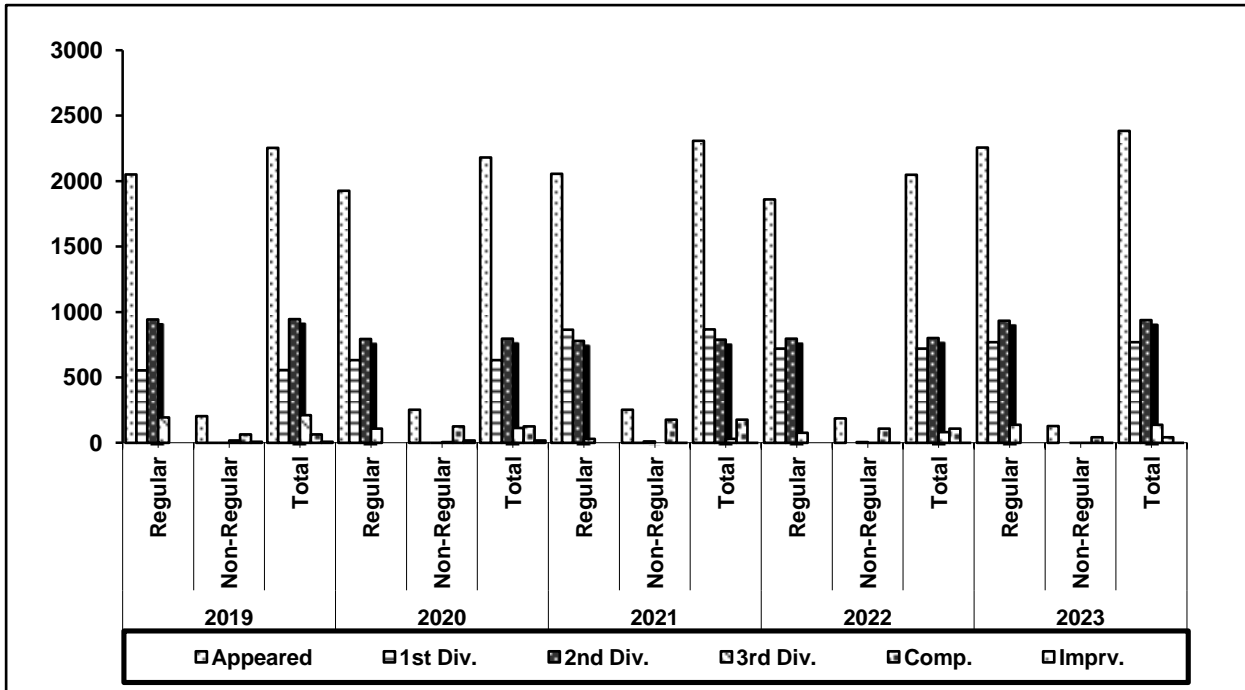

MEGHALAYA BOARD OF SCHOOL EDUCATION
HIGHER SECONDARY SCHOOL LEAVING CERTIFICATE EXAMINATION, 2023
(COMMERCE STREAM)

STATEMENT OF HSSLC EXAMINATION RESULTS FOR FIVE YEARS (2019-2023)

Year of Examination	Category	Appeared	No. of Candidates Passed					Total	Pass Percentage
			1st Div.	2nd Div.	3rd Div.	Comp.	Imprv.		
2019	Regular	2051	555	942	195	0	0	1692	82.50
	Non-Regular	203	1	4	17	64	8	94	46.31
	Total	2254	556	946	212	64	8	1786	79.24
2020	Regular	1926	631	794	108	0	0	1533	79.60
	Non-Regular	253	1	3	5	125	17	151	59.68
	Total	2179	632	797	113	125	17	1684	77.28
2021	Regular	2055	865	778	30	0	0	1673	81.41
	Non-Regular	252	2	10	0	178	4	194	76.98
	Total	2307	867	788	30	178	4	1867	80.93
2022	Regular	1860	719	796	78	0	0	1593	85.65
	Non-Regular	187	0	5	4	109	1	119	63.64
	Total	2047	719	801	82	109	1	1712	83.63
2023	Regular	2255	768	934	137	0	0	1839	81.55
	Non-Regular	128	0	4	2	43	2	51	39.84
	Total	2383	768	938	139	43	2	1890	79.31

(T. R. Laloo)
Controller of Examinations,
Meghalaya Board of School Education,
Tura

Dated Tura,
the 9th May, 2023