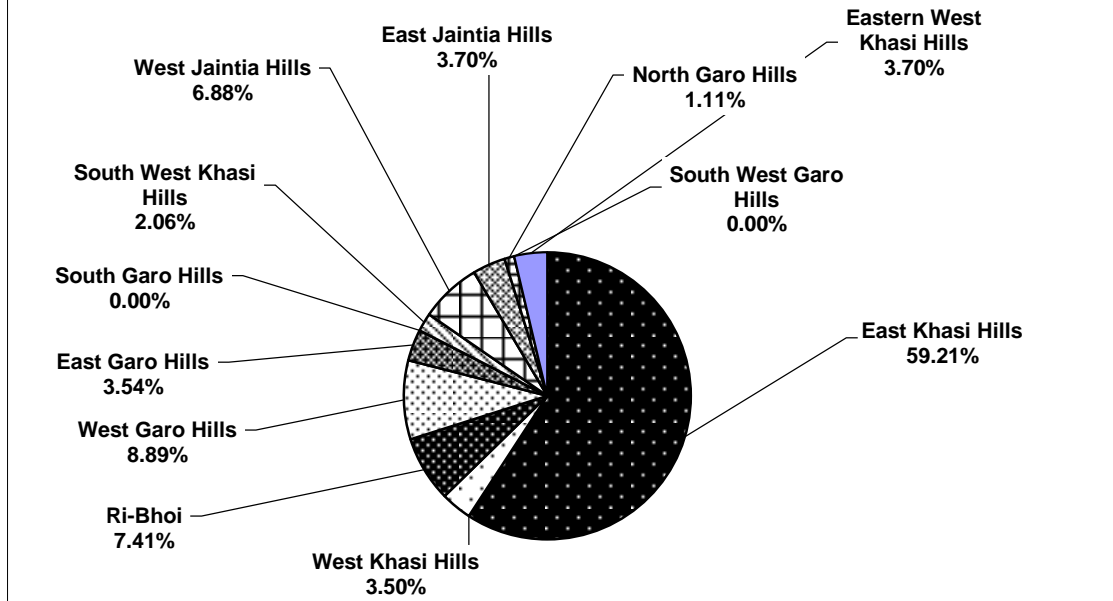

MEGHALAYA BOARD OF SCHOOL EDUCATION
HIGHER SECONDARY SCHOOL LEAVING CERTIFICATE EXAMINATION, 2023
(COMMERCE STREAM)

District-wise Percentage of Pass

Districts	No. of Candidates		Percentage of Pass
	Appeared	Passed	
East Khasi Hills	1357	1119	82.46
West Khasi Hills	73	66	90.41
Ri-Bhoi	171	140	81.87
West Garo Hills	254	168	66.14
East Garo Hills	70	67	95.71
South Garo Hills	Nil	Nil	-
South West Khasi Hills	79	39	49.37
West Jaintia Hills	173	130	75.14
East Jaintia Hills	75	70	93.33
North Garo Hills	50	21	42.00
South West Garo Hills	Nil	Nil	-
Eastern West Khasi Hills	81	70	86.42
Grand Total	2383	1890	79.31

District-wise Pass Percentage of Total Passed

(T. R. Laloo)
Controller of Examinations,
Meghalaya Board of School Education,
Tura

Dated Tura,
the 9th May, 2023